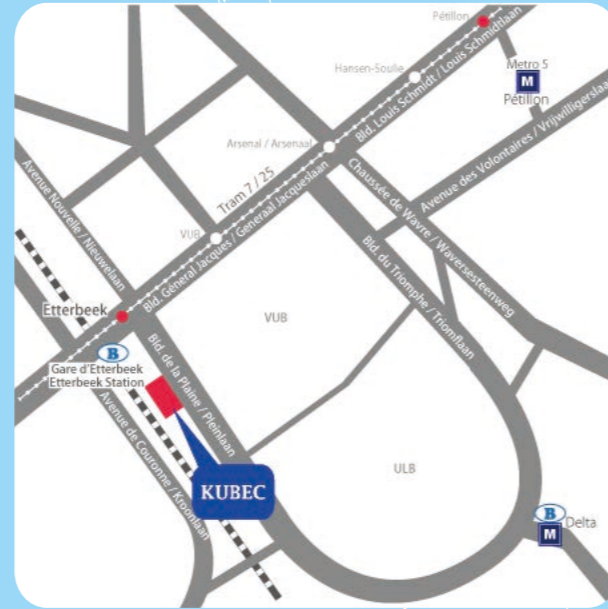

KUBEC was established based upon these principles, with the aim of promoting international collaboration between Kobe University and universities and research institutes in Europe in the fields of Literature, Humanities, Social Sciences, Natural Sciences and Bio-Medical Sciences. It has contributed to enhance Kobe University's presence in Europe through many symposia and workshops more than 10 years ever since its establishment. Furthermore, it has led to concluding academic cooperation agreements with over 140 influential European universities. Here it continues to play the role of a key institute for international collaboration in education and research between Japan and Europe by providing valuable opportunities for international exchange in Europe.

Access

神戸大学ブリュッセル オフィス Kobe University Brussels European Centre

Boulevard de la Plaine 5 Pleinlaan,
Bruxelles 1050 Brussel, Belgium

Tel: +32 (0)2 672 64 60

<http://www.office.kobe-u.ac.jp/ipiep/kubec/>

All Rights Reserved
Published by Kobe University
1-1 Rokkodai-cho, Nada-ku, Kobe 657-8501 JAPAN
<http://www.kobe-u.ac.jp/>