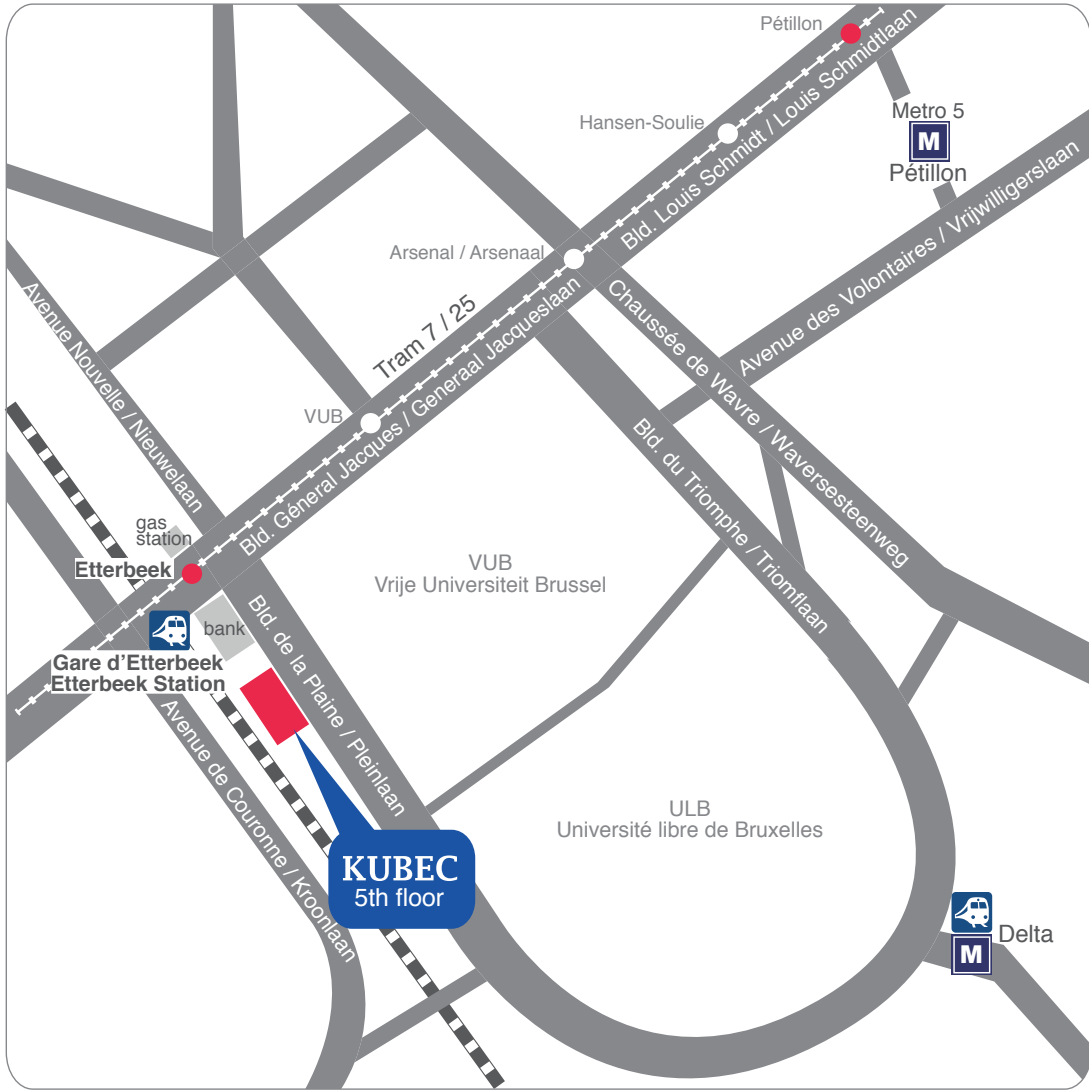

# Getting to Kobe University Brussels European Centre (KUBEC)

Address : Boulevard de la Plaine 5 Pleinlaan, Bruxelles 1050 Brussel  
 Tel : +32 (0)2 672 64 60  
 Nearest Station : Etterbeek (SNCB Railway, Tram 7, 25 , Bus 95)

Information as of July 2015

Depart from	Transport	min.	How to Get	Single Fare
Brussels Intl. Airport	Train	15' + 15'	Bruxelles-Nat. Aéroport / Brussel Nat. Luchthaven ↓ Train  All trains to Brussels Bruxelles Nord / Brussel Noord (Brussels North Station) ↓ Train  Direction : Louvain la Neuve (every 30min) Etterbeek	€8.50
	Bus + Tram	20' + 10'	Brussels Airport ↓ Bus <b>12 21</b> All buses to Brussels Centre Diamant ↓ Tram <b>7</b> (Vanderkindere), <b>25</b> (Boondael Gare / Boondaal Station) Etterbeek	€4.50
Gare du Midi Zuidstation  South Station ブリュッセル南駅	Train	25'	Bruxelles Midi / Brussel Zuid ↓ Train  Direction : Louvain la Neuve (every 30min) Etterbeek	€2.00 (SNCB) €2.10 (STIB / MIVB)
	Metro + Bus	5' + 15'	Gare du Midi / Zuidstation ↓ Metro <b>2 6</b> Direction : Elisabeth Trône / Troon ↓ Bus <b>95</b> Direction : Wiener Etterbeek	€2.10
Gare Centrale Centraal Station  Central Station ブリュッセル中央駅	Train	20'	Bruxelles Central / Brussels Centraal ↓ Train  Direction : Louvain la Neuve (every 30min) Etterbeek	€2.00 (SNCB) €2.10 (STIB / MIVB)
	Metro + Tram	8' + 6'	Gare Centrale / Centraal Station ↓ Metro <b>1</b> Direction : Stockel / Stokkel Montgomery ↓ Tram <b>7</b> (Vanderkindere), <b>25</b> (Boondael Gare / Boondaal Station) Etterbeek	€2.10
		10' + 6'	Gare Centrale / Centraal Station ↓ Metro <b>5</b> Direction : Herrmann-Debroux Pétilion ↓ Tram <b>7</b> (Vanderkindere), <b>25</b> (Boondael Gare / Boondaal Station) Etterbeek	
	Bus	25'	Bourse / Beurs ↓ Bus <b>95</b> Direction : Wiener Etterbeek	

# From Etterbeek station to **Kobe University Brussels European Centre (KUBEC)**

1. Pass the gass station on your left.

3. The 2nd building from the corner

4. On the 5th floor in this #5 building

2. Turn right at Beobank.