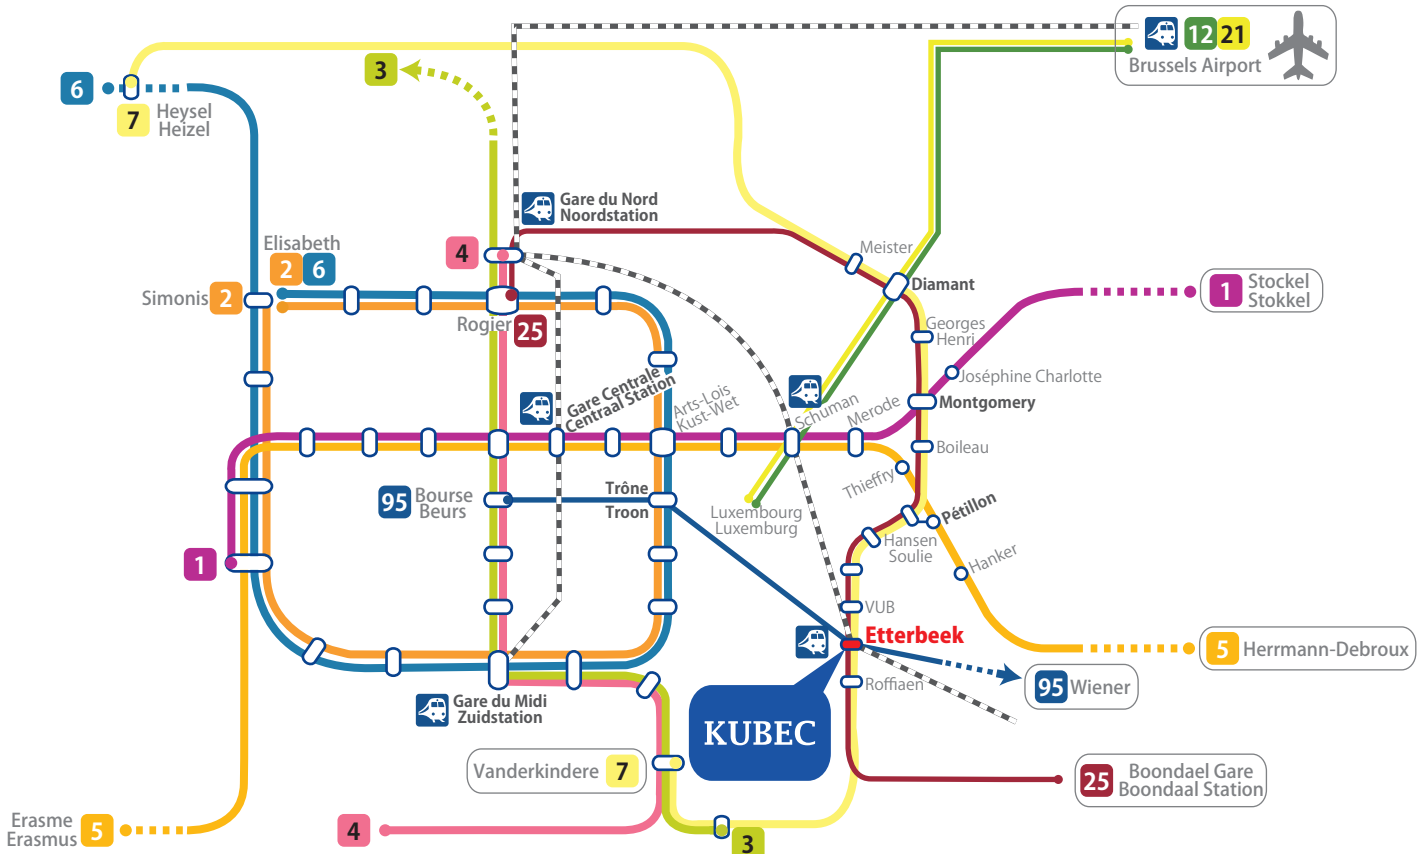

# Getting to Kobe University Brussels European Centre (KUBEC)

Address : Boulevard de la Plaine 5 Pleinlaan, Bruxelles 1050 Brussel  
 Tel : +32 (0)2 672 64 60  
 Nearest Station : Etterbeek (SNCB Railway, Tram 7, 25 , Bus 95)

Information as of July 2015

Depart from	Transport	min.	How to Get	Single Fare
Brussels Intl. Airport	Train	15' + 15'	Bruxelles-Nat. Aéroport / Brussel Nat. Luchthaven ↓ Train  All trains to Brussels Bruxelles Nord / Brussel Noord (Brussels North Station) ↓ Train  Direction : Louvain la Neuve (every 30min) Etterbeek	€8.50
	Bus + Tram	20' + 10'	Brussels Airport ↓ Bus <b>12 21</b> All buses to Brussels Centre Diamant ↓ Tram <b>7</b> (Vanderkindere), <b>25</b> (Boondael Gare / Boondaal Station) Etterbeek	€4.50
Gare du Midi Zuidstation  South Station ブリュッセル南駅	Train	25'	Bruxelles Midi / Brussel Zuid ↓ Train  Direction : Louvain la Neuve (every 30min) Etterbeek	€2.00 (SNCB) €2.10 (STIB / MIVB)
	Metro + Bus	5' + 15'	Gare du Midi / Zuidstation ↓ Metro <b>2 6</b> Direction : Elisabeth Trône / Troon ↓ Bus <b>95</b> Direction : Wiener Etterbeek	€2.10
Gare Centrale Centraal Station  Central Station ブリュッセル中央駅	Train	20'	Bruxelles Central / Brussels Centraal ↓ Train  Direction : Louvain la Neuve (every 30min) Etterbeek	€2.00 (SNCB) €2.10 (STIB / MIVB)
	Metro + Tram	8' + 6'	Gare Centrale / Centraal Station ↓ Metro <b>1</b> Direction : Stockel / Stokkel Montgomery ↓ Tram <b>7</b> (Vanderkindere), <b>25</b> (Boondael Gare / Boondaal Station) Etterbeek	€2.10
		10' + 6'	Gare Centrale / Centraal Station ↓ Metro <b>5</b> Direction : Herrmann-Debroux Pétilion ↓ Tram <b>7</b> (Vanderkindere), <b>25</b> (Boondael Gare / Boondaal Station) Etterbeek	
	Bus	25'	Bourse / Beurs ↓ Bus <b>95</b> Direction : Wiener Etterbeek	

# From Etterbeek station to **Kobe University Brussels European Centre (KUBEC)**

1. Pass the gass station on your left.

3. The 2nd building from the corner

4. On the 5th floor in this #5 building

2. Turn right at Beobank.